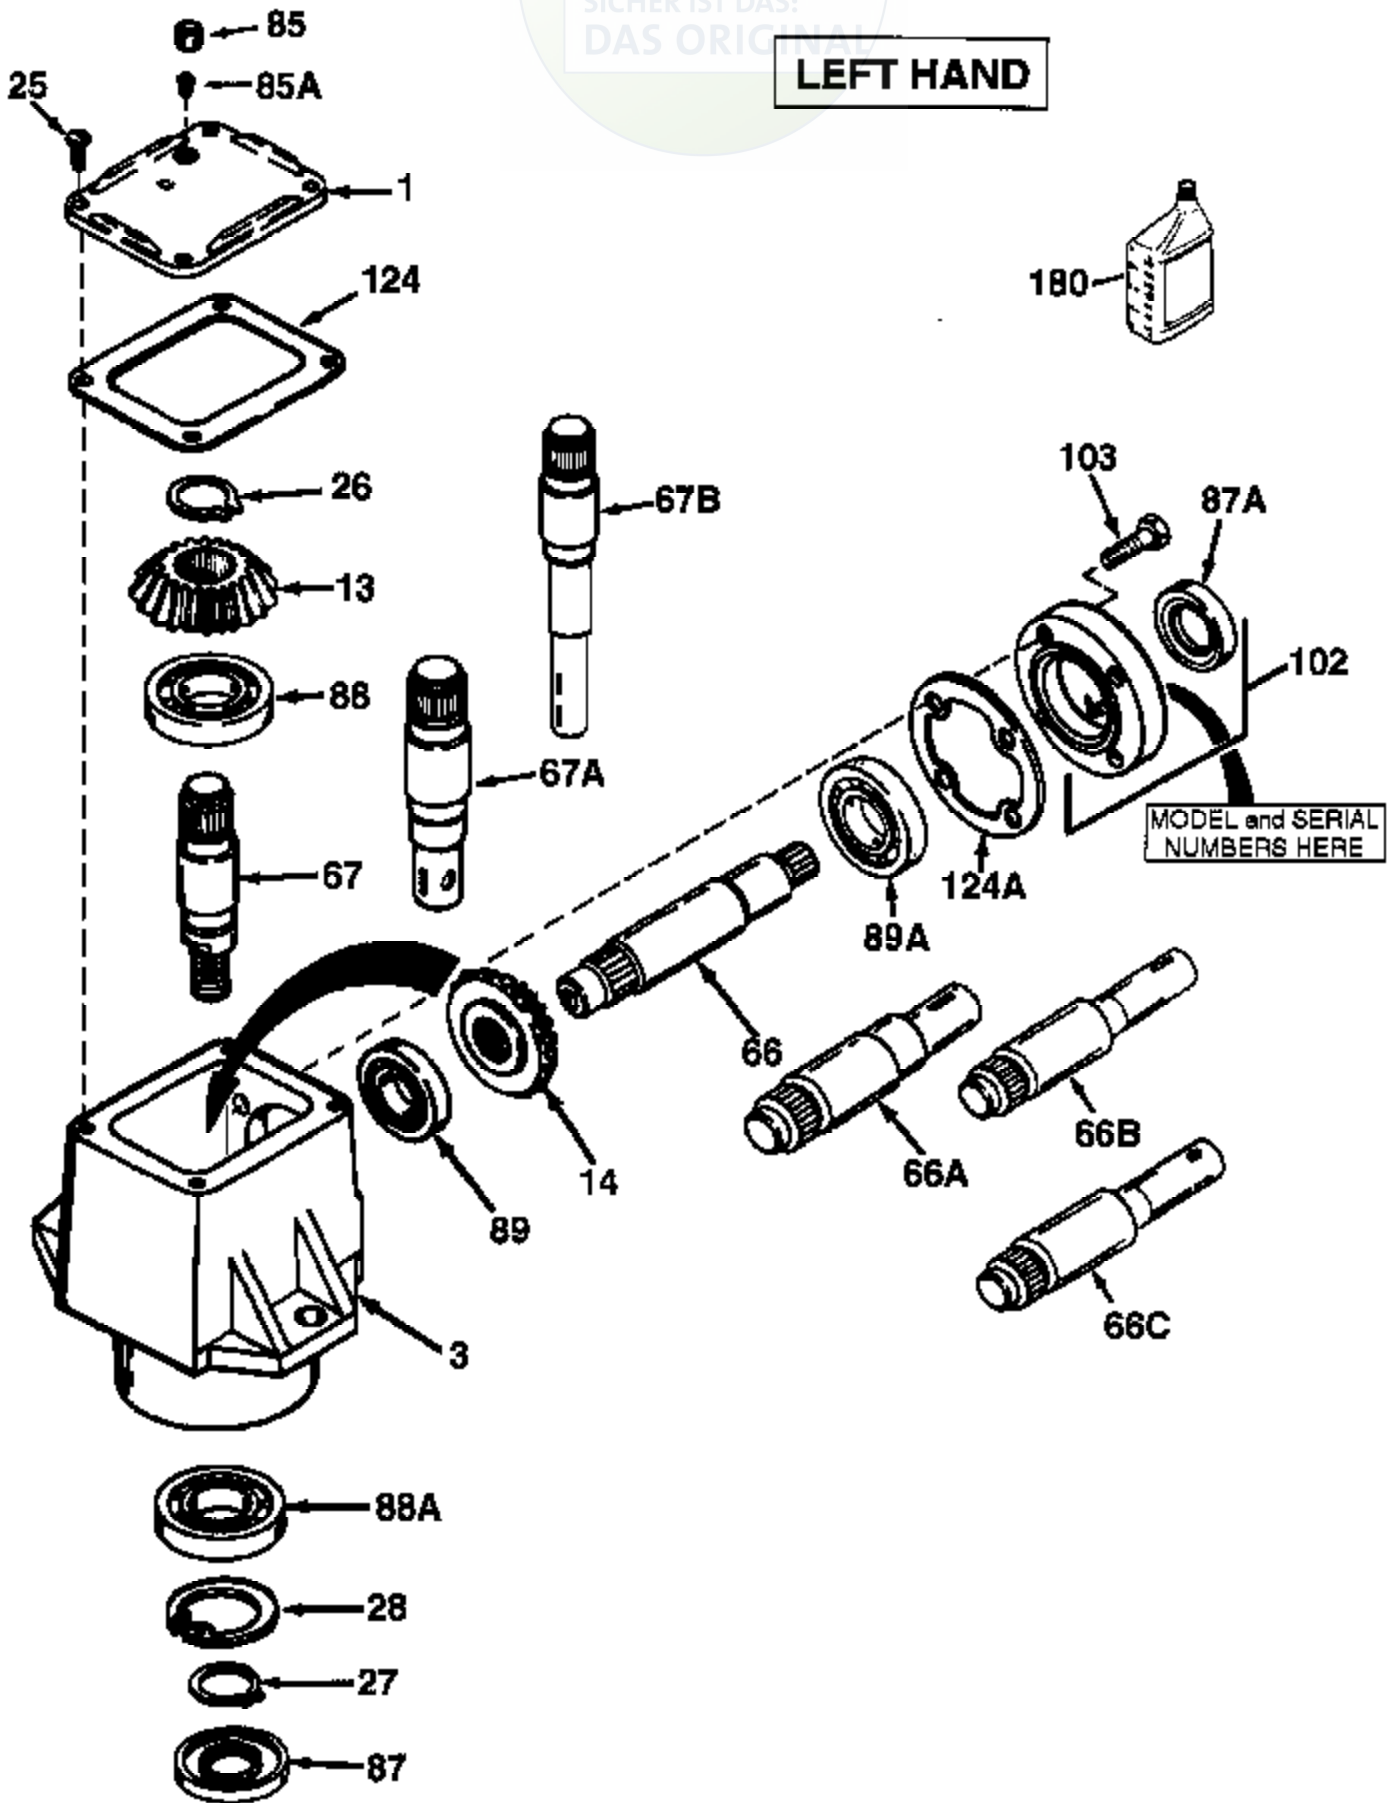

JOIST

SICHER IST DAS:
DAS ORIGINAL

LEFT HAND

Ref #	Part Number	Qty	Description
	794374		Left Hand Head Assembly (Incl. 1 thr u 124A)
1	772067		Cover
3	770026A		Right Angle Drive Housing
13	778101A		Miter Gear (17 teeth) (7/8" ID)
25	792025		Screw, 10-24 x 1/2"
26A	780176		Load Ring
26	788018		Retainer Ring
27	788019		Retainer Ring
66A	776240		Input Shaft (5-7/32" long)
67A	776241		Output Shaft (4-35/64" long)
85	792039		Pipe Plug, 1/8-27 (countersunk headle ss)
85A	792118		Relief Valve
87A	788031	1000-1000-006	Oil Seal
87	788029	Peerless	Oil Seal
88	780034		Ball Bearing
89	780024		Ball Bearing
102	786029		Retainer Cap & Seal (Incl. 87A & 103)
103	792026		Screw, 1/4-20 x 7/8"
124	788028		Cover Gasket
124A	788030B		Cap Gasket
180	730229A		Gear Oil 80W90